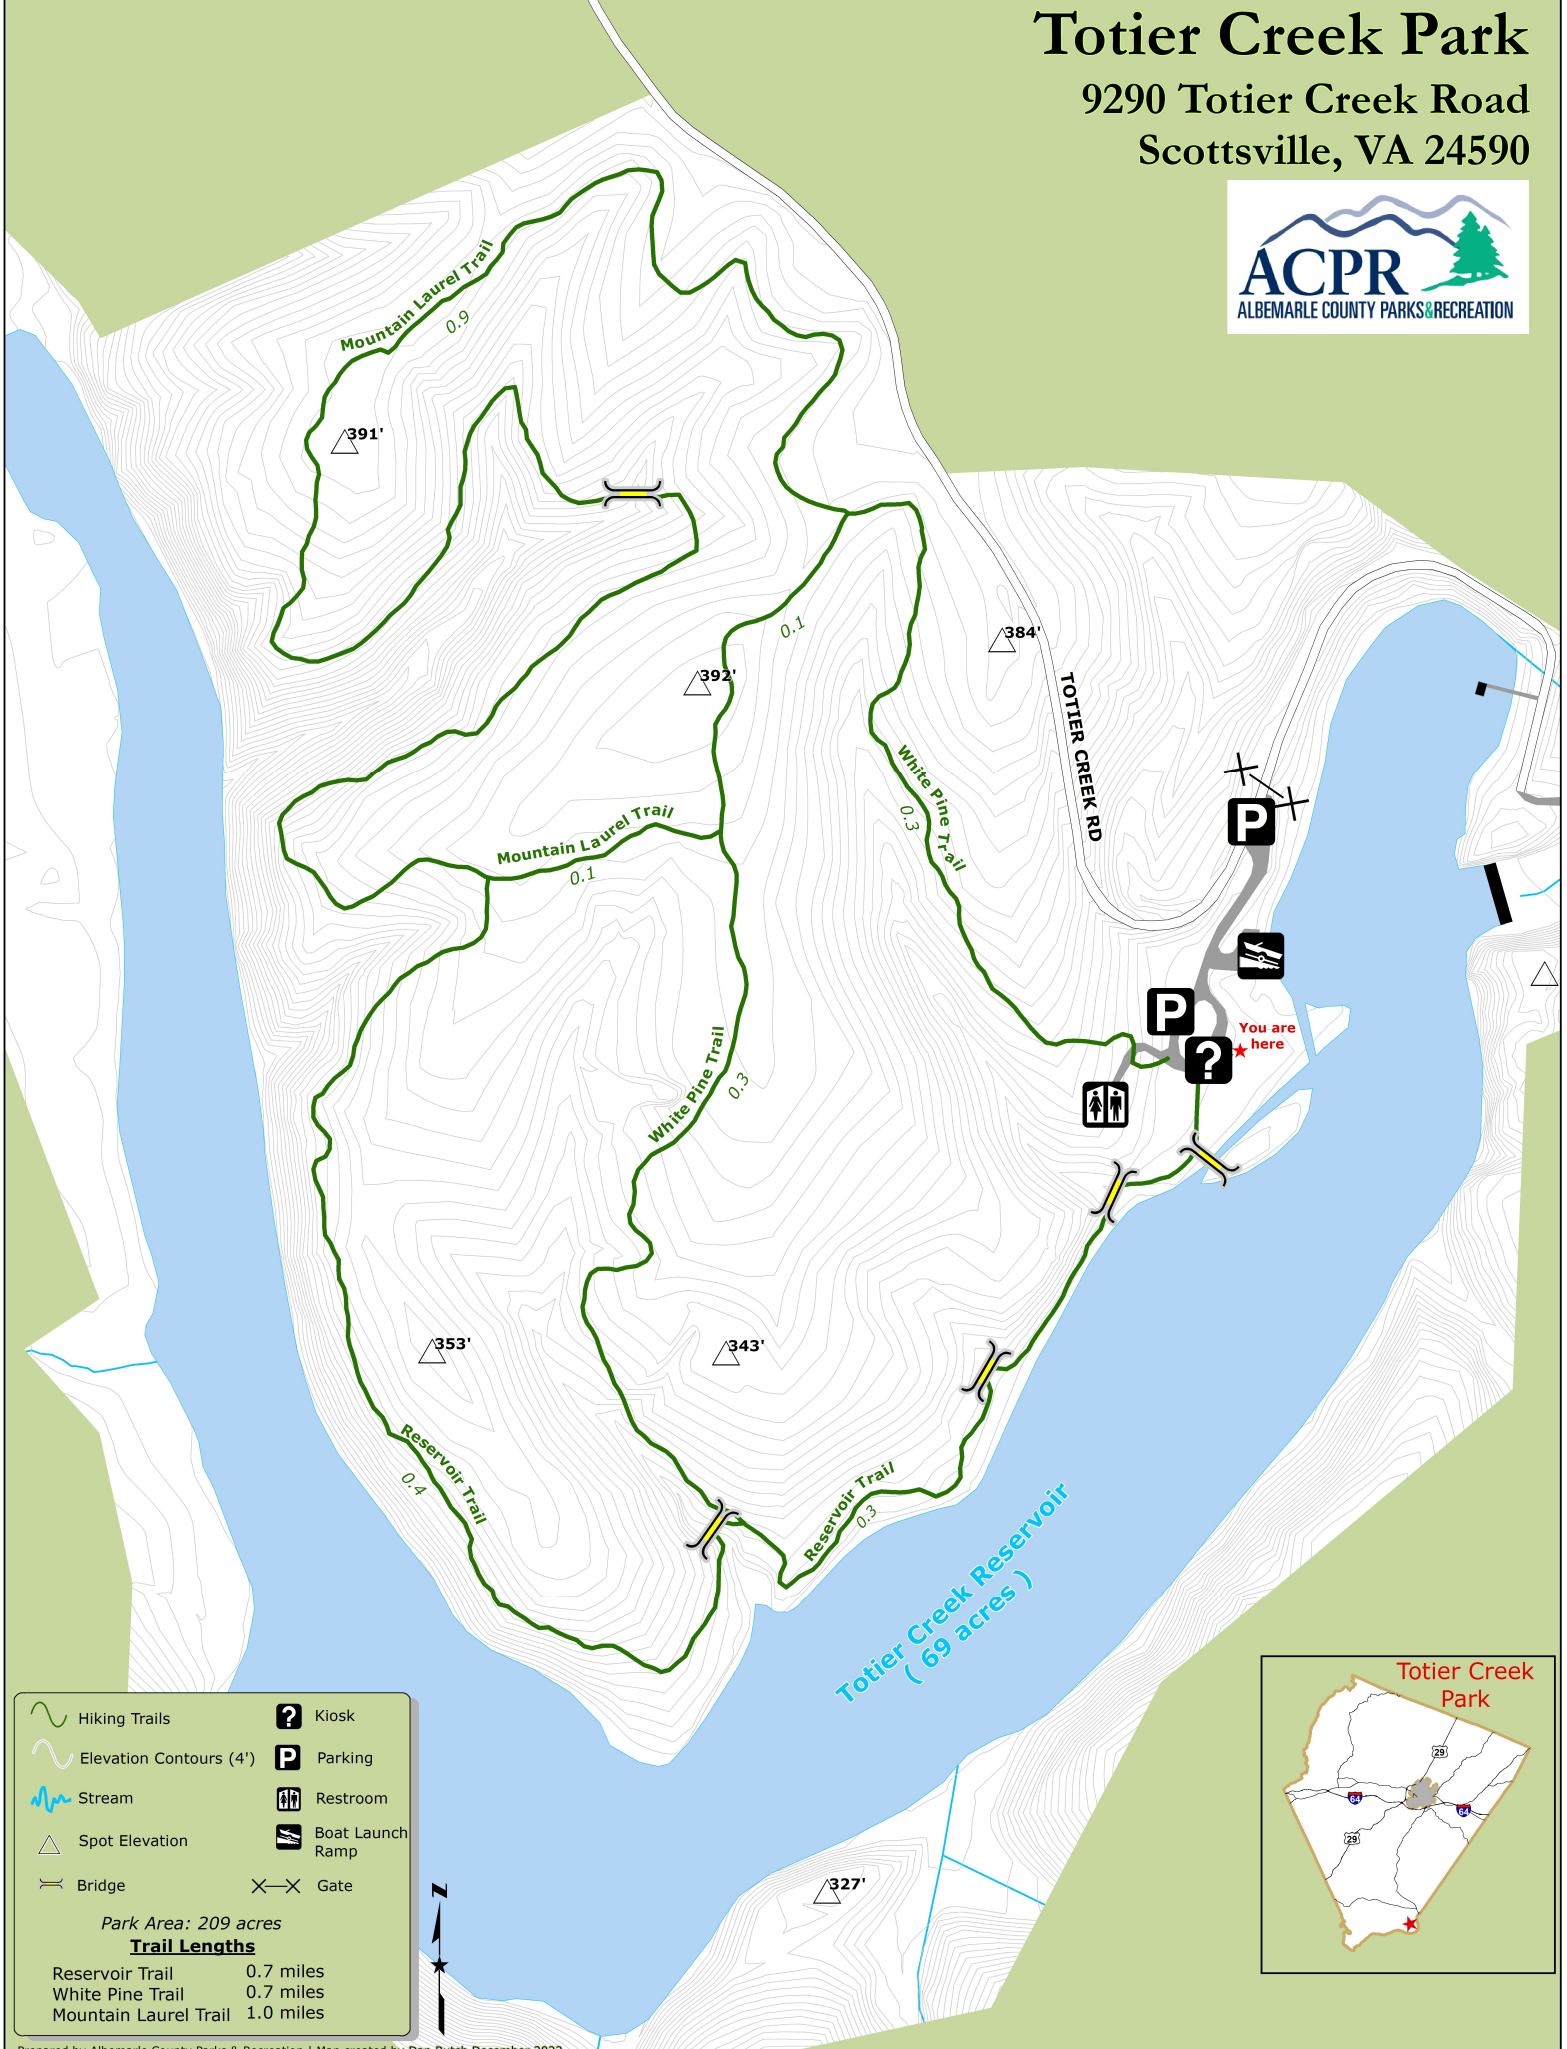

# Totier Creek Park

9290 Totier Creek Road  
Scottsville, VA 24590

Hiking Trails	Kiosk
Elevation Contours (4')	Parking
Stream	Restroom
Spot Elevation	Boat Launch Ramp
Bridge	Gate

Park Area: 209 acres

**Trail Lengths**

Reservoir Trail	0.7 miles
White Pine Trail	0.7 miles
Mountain Laurel Trail	1.0 miles