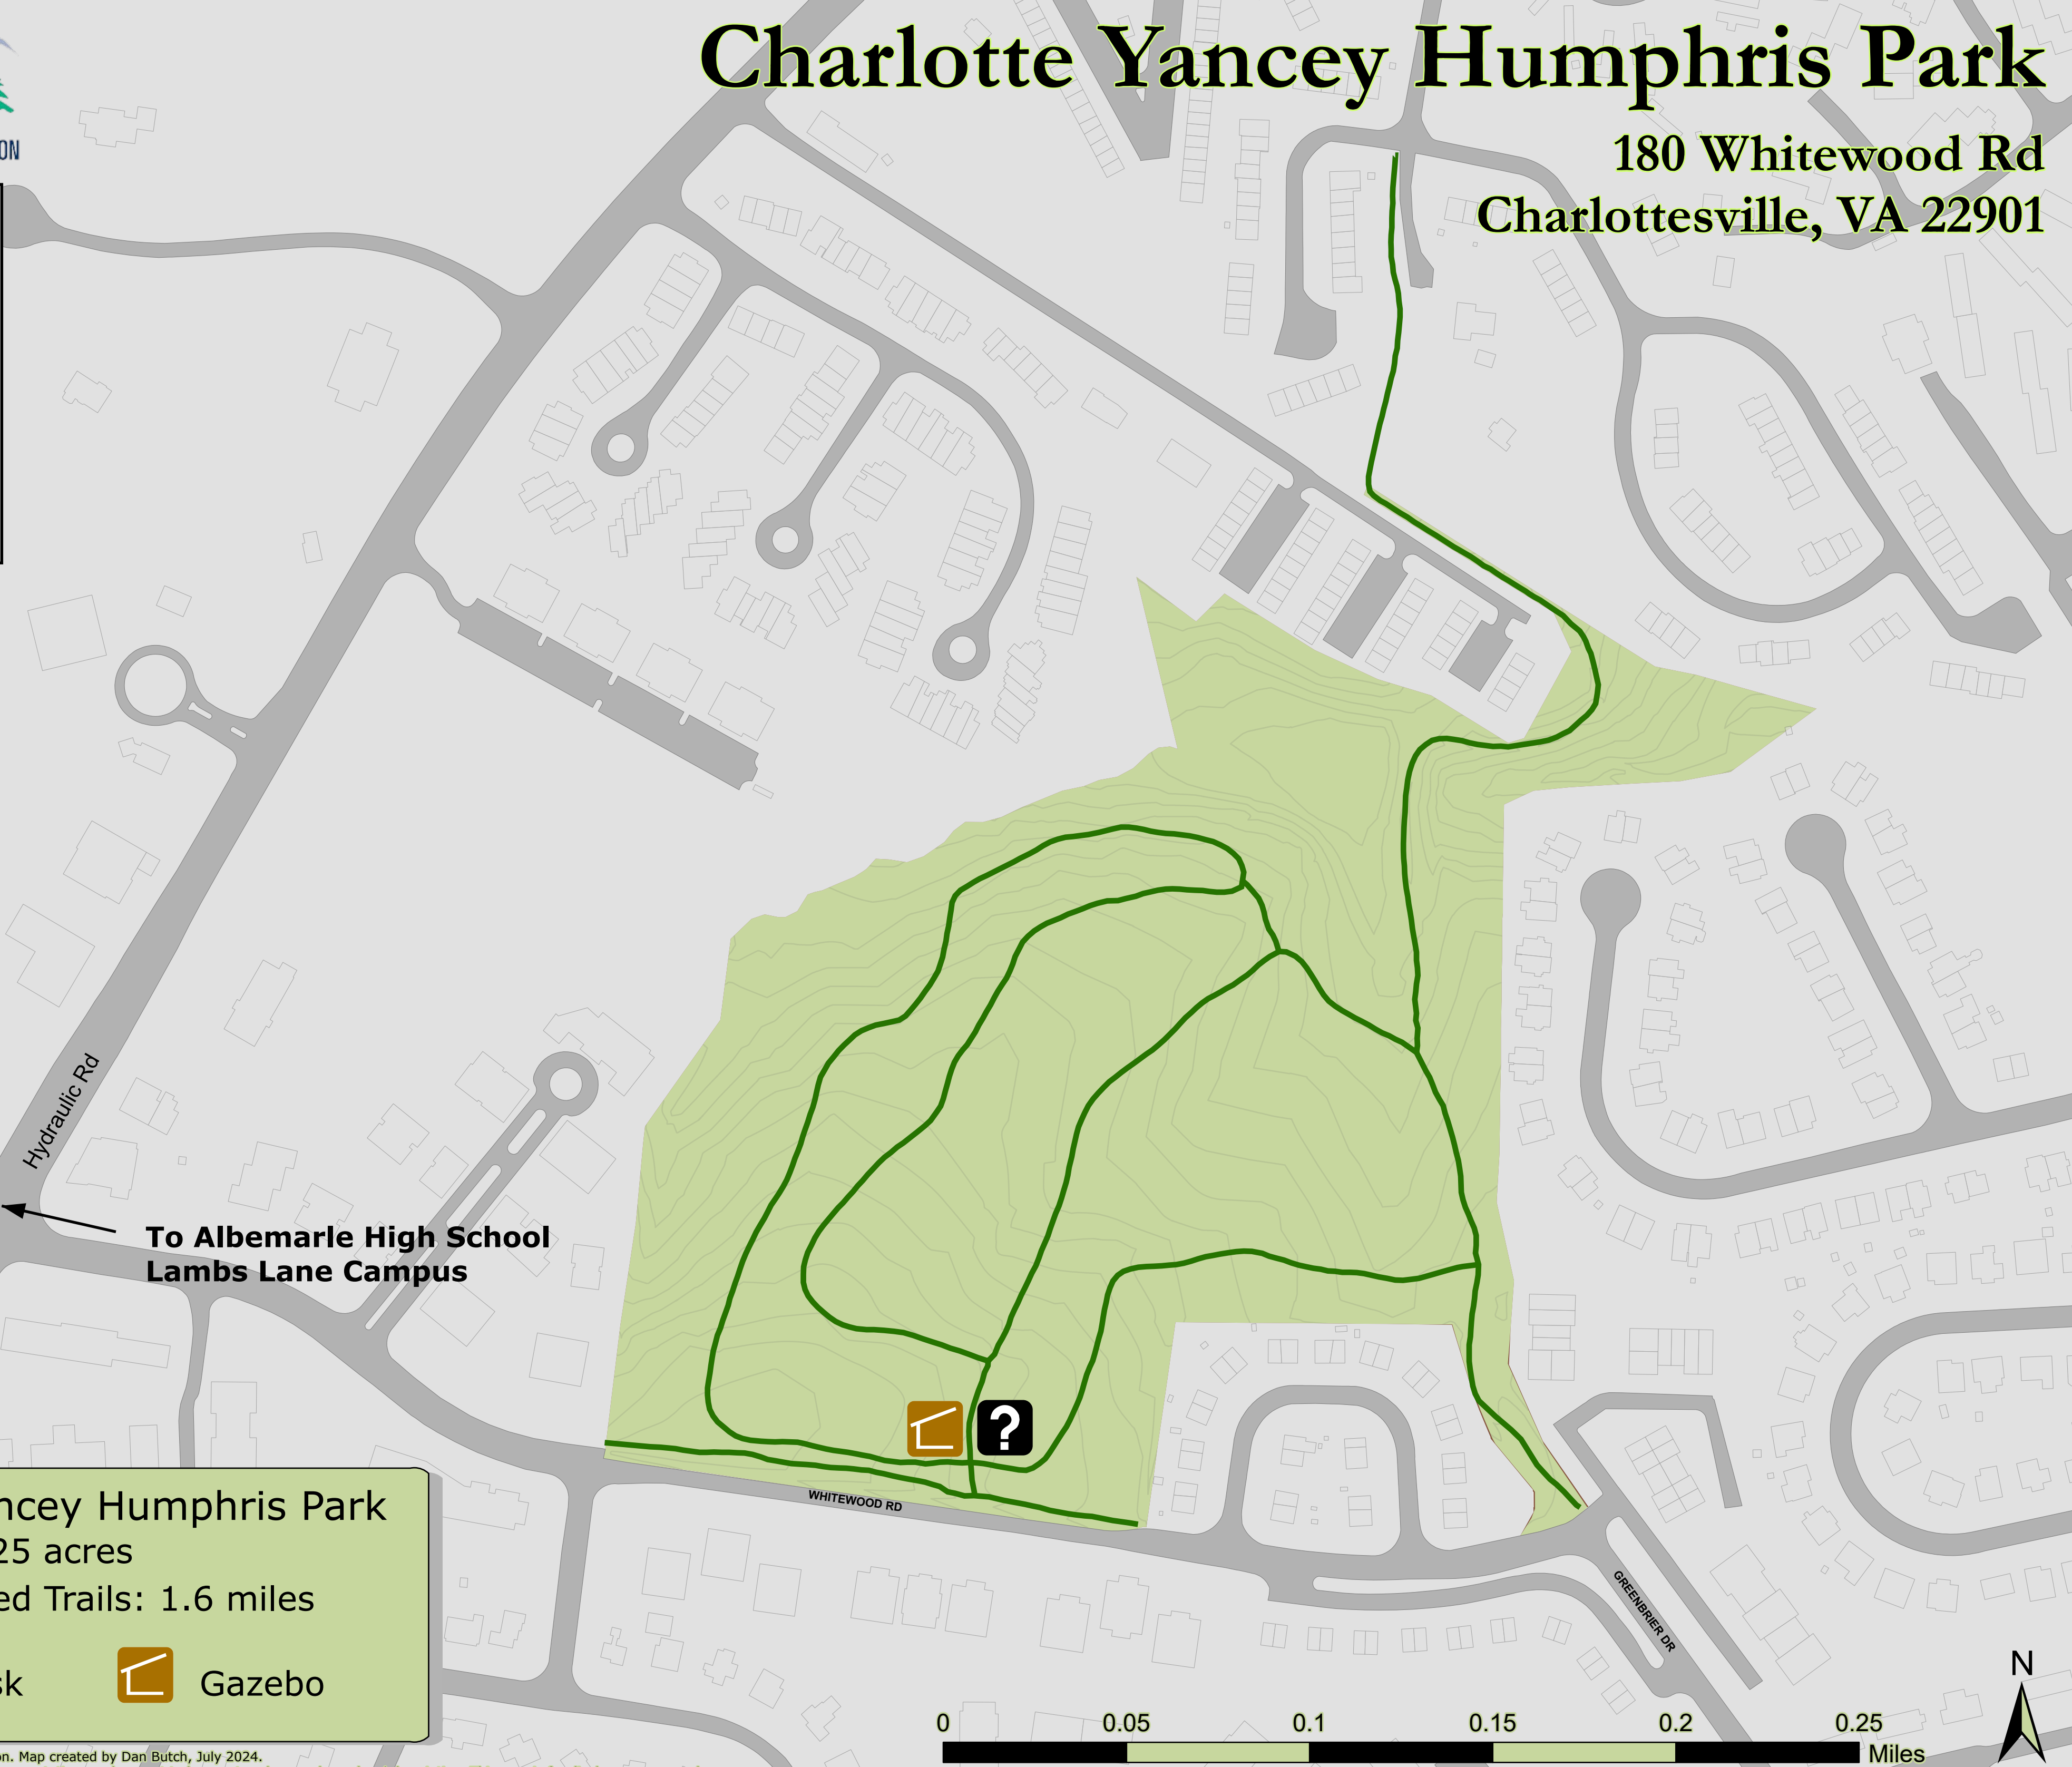

Charlotte Yancey Humphris Park

180 Whitewood Rd
Charlottesville, VA 22901

Charlotte Yancey Humphris Park
25 acres

Paved Trails: 1.6 miles

Kiosk Gazebo

Prepared by Albemarle County Parks & Recreation. Map created by Dan Butch, July 2024.
Note: The map elements depicted are graphic representations and are not to be construed or used as a legal description. This map is for display purposes only.