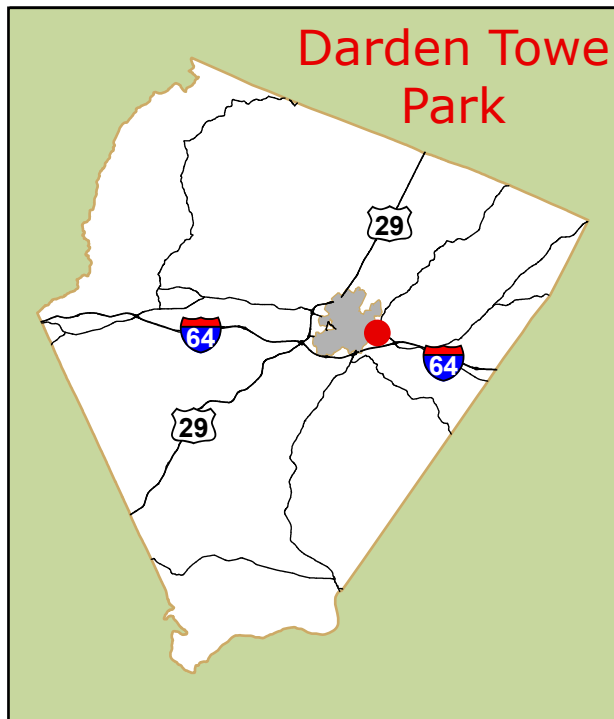

# Darden Towe Park- Old Mills Trail Map

City of  
Charlottesville

Albemarle County

**Park and Trail Information**

- Free Bridge Promenade open for walking, running, and biking
- Paved Trails
- Unpaved Trails

Old Mills Trail 2.75 miles (one way)  
Free Bridge Promenade for walking, running, and biking only. Closed to motor vehicles. Albemarle County pilot project from 11/1/2024 - 10/31/25

Kiosk	Dog Park
Parking	Playground
Boat Launch Ramp	Maintenance Shop
Overlook	Vehicle Gate
Fishing Pier	Elevation Contour (4')
Shelter	Waterways

**Darden Towe Park**

1445 Darden Towe Park  
Charlottesville, VA 22901

**ACPR**  
ALBEMARLE COUNTY PARKS & RECREATION

Map created by Dan Butch, November 2024. Prepared by Albemarle County Parks & Recreation. Note: The map elements depicted are graphic representations and are not to be construed or used as a legal description. This map is for display purposes only.